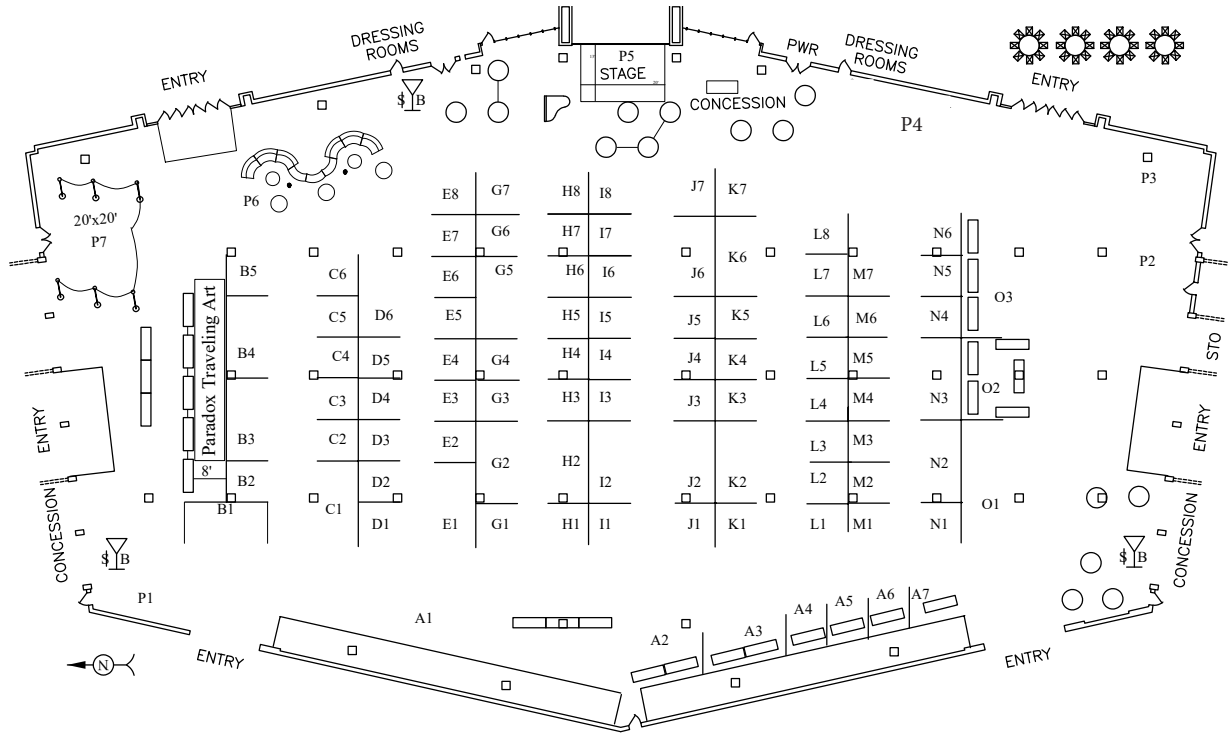

2023 LUBBOCK ARTS FESTIVAL EXHIBIT HALL

- Signed, Sealed, Delivered: Music, Memory,
& Memorabilia A1
- Southwest Music Archive Southwest Collections/
Special Collections Library TTU A2
- West Texas Watercolor Society A3
- LEPAA/Buddy Holly Hall A4
- Lubbock Cultural Arts Foundation A5
- Texas Tech University Press A6
- Lubbock Premiere Cinemas & IMAX A7
- Carol Flueckiger Featured Artist B1
- Texas Tech University School of Art B2
- Nature In Bronze B3
- Dennis Guffey Studios B4
- Michael Carlton B5
- Festival Store C1
- Vally Napier C2
- Kendra McCartney Pottery C4
- JR Designs C5
- Hands Unlimited C6
- Polly Kennedy Wood Carvings D1
- Artwire Graphics LLC D2
- Mary Brooks Art D3
- Ramifications D4
- Jane Sintobin Designs D5
- Von Seibert D6
- Dee Elliot E1
- Art Glass E2
- Jim Clements Art E3
- Tif Holmes Photography E4
- artsyG E5
- Karen May E6
- MTM Custom Woodworks E7
- Tirzah inc. (dba Love My Shawl) E8
- Suenos G1
- Mountain Creek Art G2
- SHAW EARTH CREATIONS G3
- Creative Impact Art G4

... among others!

Presented by the Texas Tech University International Cultural Center, K-12 Global Education Outreach.

Performance Schedule – Music & Theatre Stage

**Saturday, April 15
Pedestrian Walkway**