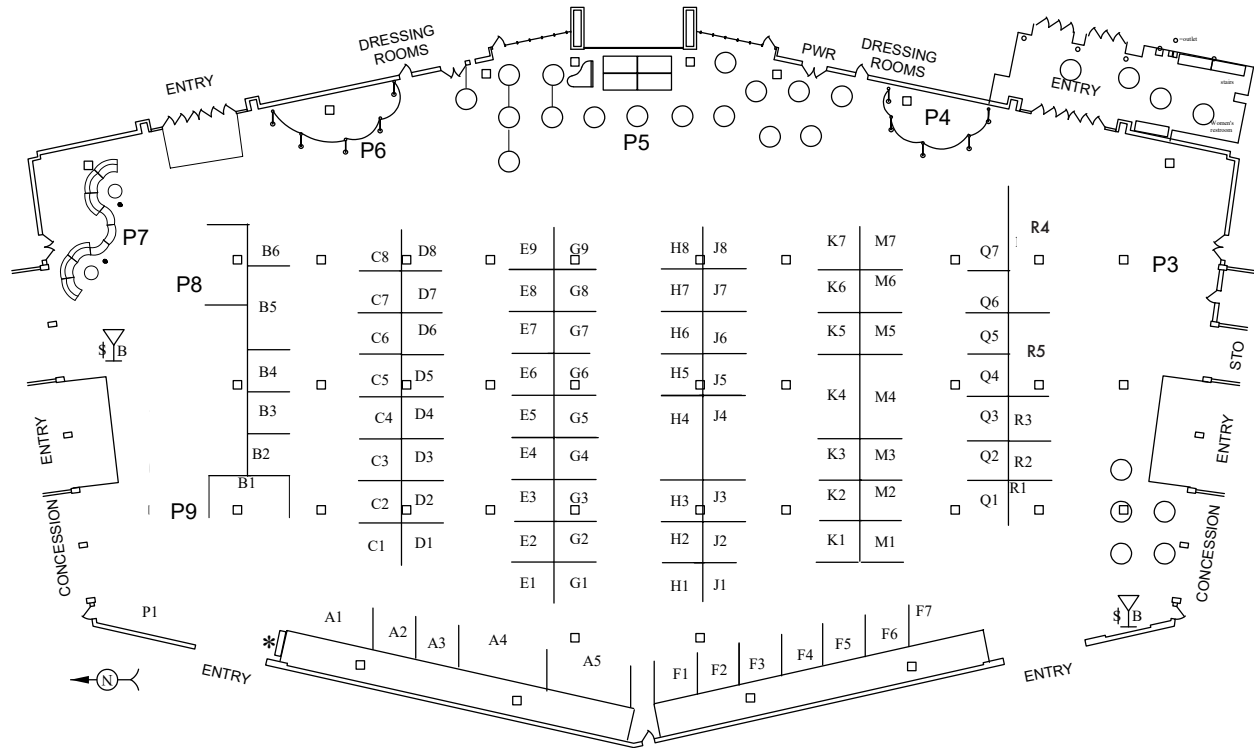

2024 LUBBOCK ARTS FESTIVAL EXHIBIT HALL

Festival Store	A1
Quilts by Linda Fisher	A2
SMRArtsUnlimited	A3
Texas Tech University School of Art "Flower Power"	A4
West Texas Watercolor Society	A5
Dyan Newton, Featured Artist	B1
Loving S Designs	B2
Diana Mendoza	B3
Kendra McCartney Pottery	B4
Bettine Godwin	B5
Lauren Florence	C1
Mofeed jewelry	C2
Deanna Eixman Fine Art	C3
Laurie Dellis, Pottery and Fused Glass	C4
History Written In Art	C5
Grace & Hart	C6
Hands Unlimited	C8
Creations of Jo	D1
Houston House of Glass	D2
Robertsworldphotography	D3
Terra Forma Mosaics	D4
Olga Mauldin	D5
BrunkyArt - Fine Art by Jason Wallerstein	D6
Hands Unlimited	D8
Pena Studios Inc.	E1
Roxi Hardegree Art	E2
BBrauser Fine Arts	E3
Mad Heart Studio	E4
Karen May	E5
BoxesbyBill	E6
Dave Small	E7
Thomas Siciliano, Papermaker	E9
George Holland	F1